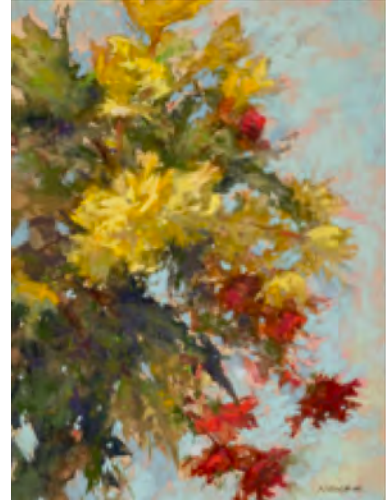

Plein Air Simplified Workshop with Nancy Nowak

This workshop is part of the 2nd Annual Sautee Plein Air Painting Experience hosted by Skylake Galleries and the Sautee Nacoochee Cultural Center

NANCY NOWAK